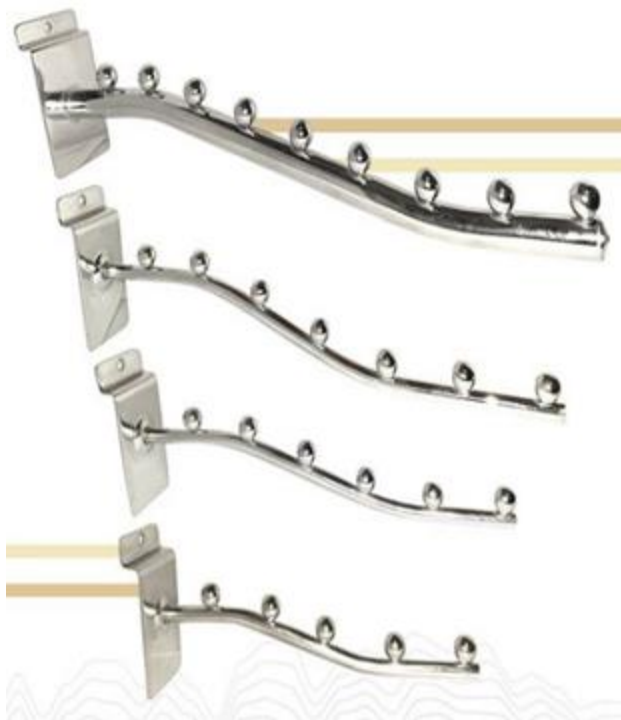

RT INCLINADO DE LUXO IMPORTADO ESFERAS

5 ESFERAS: R$14,00 (UND) SKU: RT02

R$12,00 ACIMA DE 10 UND*

6 ESFERAS: R$15,00 (UND) SKU: RT02

R$13,00 ACIMA DE 10 UND*

7 ESFERAS: R$16,00 (UND) SKU: RT02

R$14,00 ACIMA DE 10 UND*

9 ESFERAS: R$17,00 (UND) SKU: RT02

R$15,00 ACIMA DE 10 UND*